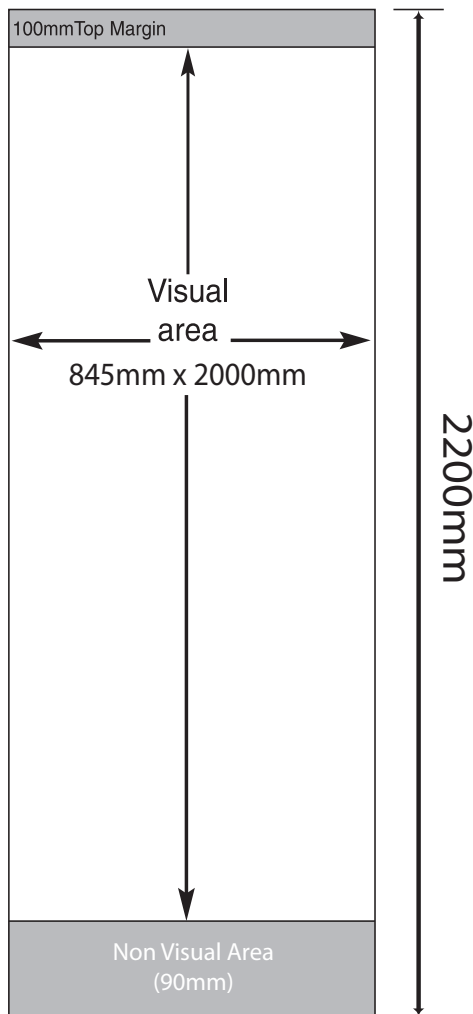

## Please note:

Artwork must have 5mm bleed not shown in template.

Keep text away from the Top Margin.

Non Visual Area will be printed but remain in the frame when assembled.

Artwork Template for 845mm x 2200mm

Artwork Template for 1190mm x 2200mm

Premium Frame Base

Deluxe Frame Base