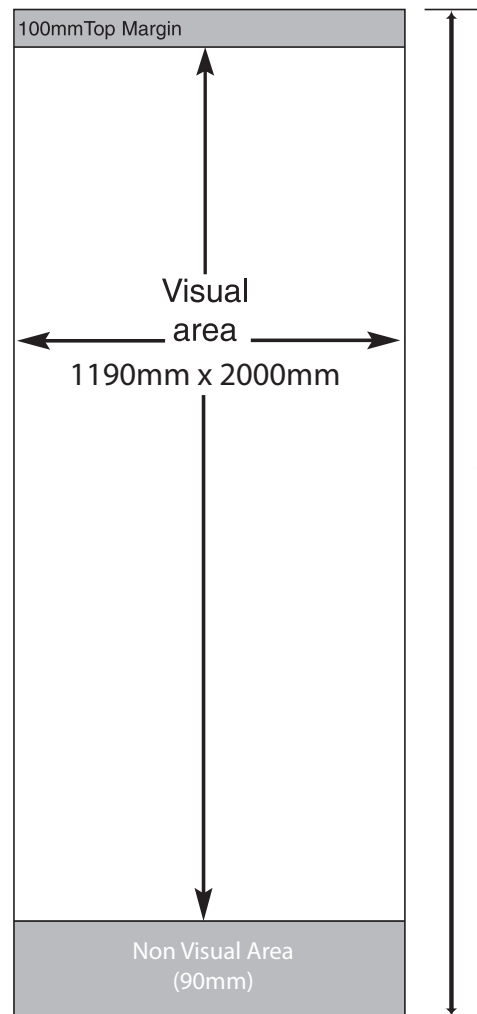

## Please note:

Artwork must have 5mm bleed not shown in template.

Keep text away from the Top Margin.

Non Visual Area will be printed but remain in the frame when assembled.

Artwork Template for 845mm x 2200mm

Artwork Template for 1190mm x 2200mm

Premium Frame Base

Deluxe Frame Base